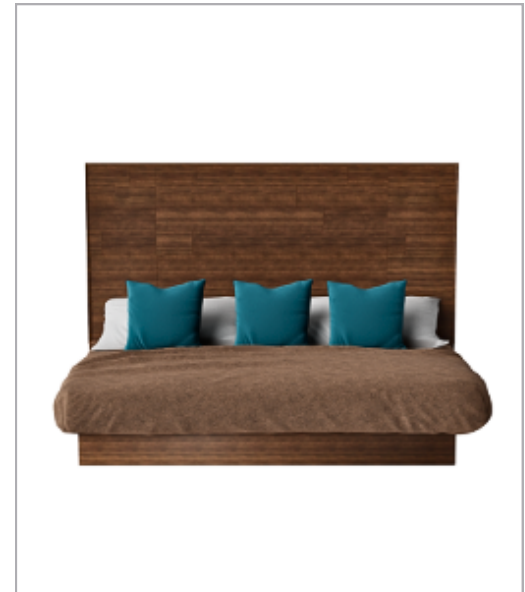

HEADBOARD/ BED FRAME