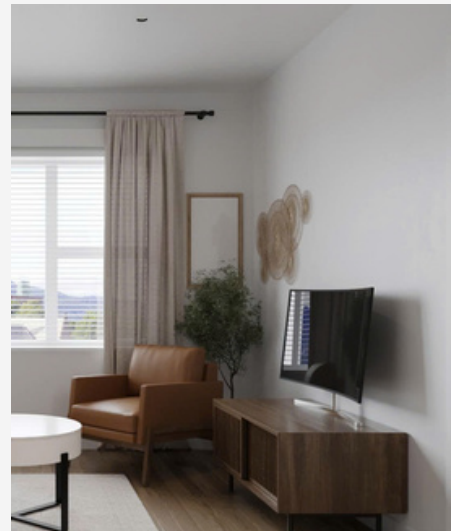

OFF-CAMPUS STUDENT HOUSING

PROJECT:

- BEDFRAMES
- BEDS
- COUCHES
- LOUNGE CHAIRS
- END TABLES
- OTTOMANS
- NIGHT STANDS
- MEDIA STANDS
- DRESSERS
- WARDROBES