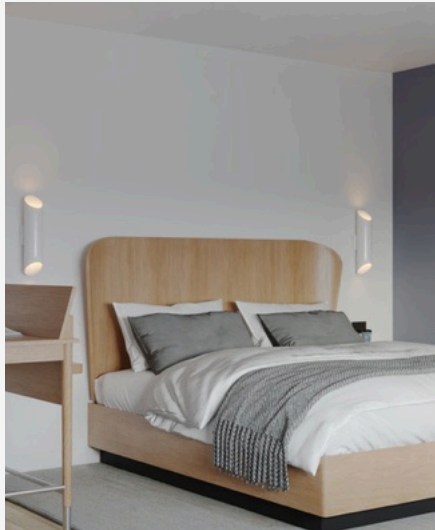

EXTENDED STAY-READY 3-STAR HOTEL

PROJECT DELIVERING IN 2026

PROJECT:

- BEDFRAMES
- BEDS
- COUCHES
- LOUNGE CHAIRS
- END TABLES
- OTTOMANS
- NIGHT STANDS
- MEDIA STANDS
- DRESSERS

SCOPE:

$700K (124 UNITS)