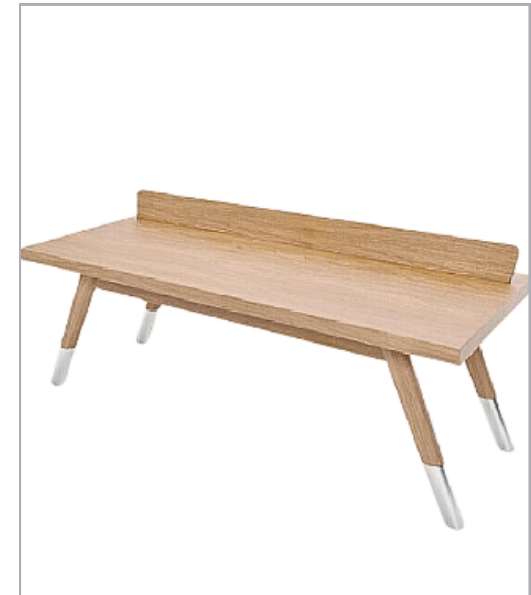

\$700K (124 UNITS)

CHAIR

ACCENT/END TABLE

BED

TABLE

COFFEE TABLE

LUGGAGE BENCH

EXTENDED STAY-READY 3-STAR HOTEL