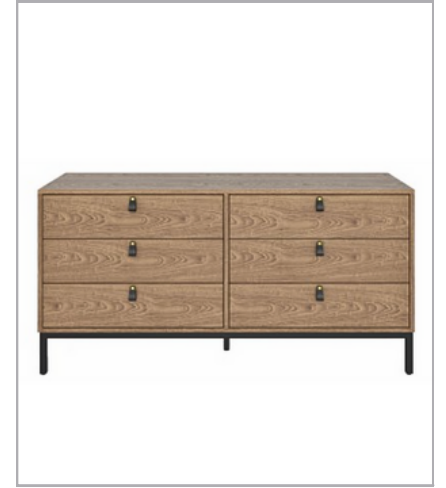

PROJECT:

- BEDROOMS
- DINING ROOMS
- LIVING SPACES

SCOPE:

150 SKUS

ACCENT TABLE

BED FRAME

COFFEE TABLE

DRAWER