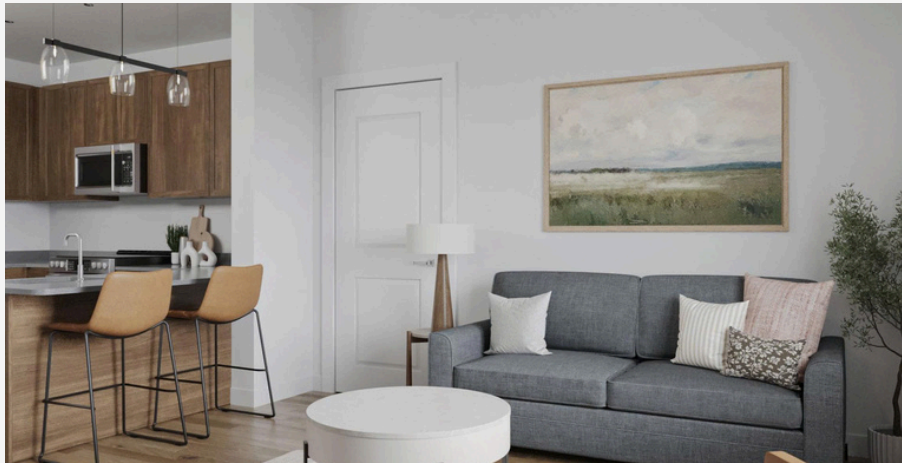

OFF-CAMPUS STUDENT HOUSING

PROJECT:

- BEDFRAMES
- BEDS
- COUCHES
- LOUNGE CHAIRS
- END TABLES
- OTTOMANS
- NIGHT STANDS
- MEDIA STANDS
- DRESSERS
- WARDROBES