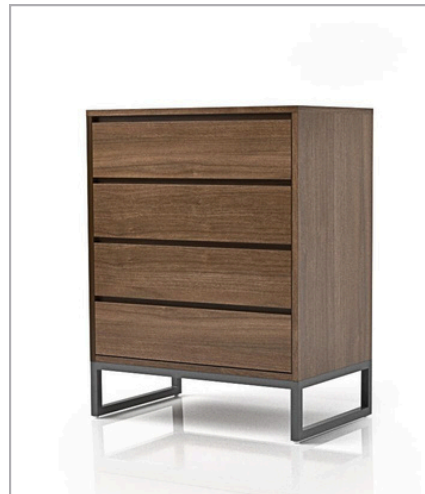

BED FRAME

DESK CHAIR

COUCH

DRAWER

DESK

WILD ADVENTURES SAFARI CAMPGROUND TINY HOMES

PROJECT:

- BEDFRAMES
- COUCHES
- NIGHTSTANDS
- END TABLES
- DINING TABLES
- DRAWERS