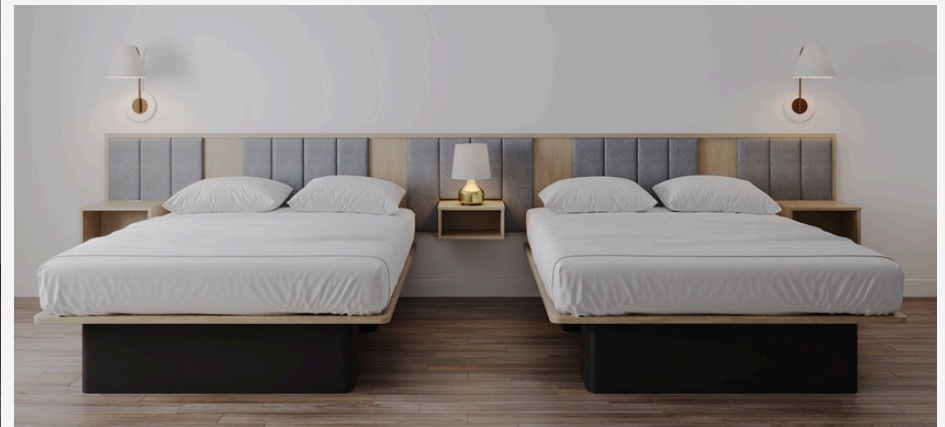

\$700K (124 UNITS)

CHAIR

ACCENT/END TABLE

BED

TABLE

COFFEE TABLE

LUGGAGE BENCH

EXTENDED STAY-READY 3-STAR HOTEL