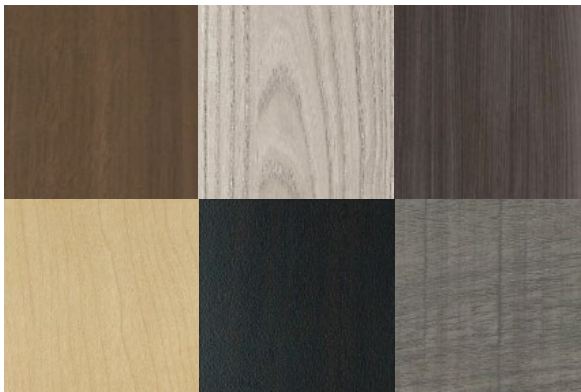

HORIZON MEDIA UNIT THREE-SHELF

MODEL: HZ-MU-401836 DIMENSIONS: 40W X 18H X 36

- Features high pressure laminate panels with PVC edge banding
- Metal bases are constructed with 16-gauge steel
- Adjustable feet glides for leveling

RECOMMENDED FINISHES

Laminate Options are
Pinnacle Walnut, Grey Elm,
Skyline Walnut, Kensington
Maple, Espresso, West Elm

Metal Options are
Matte Black, Charcoal
and Pewter