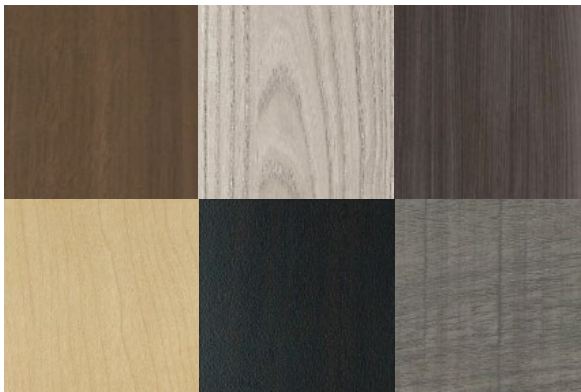

HORIZON COFFEE TABLE

MODEL: HZ-CT-402018 DIMENSIONS: 40W X 20D X 18H

- High pressure laminate panel with PVC edge banding
- Metal bases are constructed with 16-gauge steel
- Adjustable feet glides for leveling

RECOMMENDED FINISHES

Laminate Options are
Pinnacle Walnut, Grey Elm,
Skyline Walnut, Kensington
Maple, Espresso, West Elm

Metal Options are
Matte Black, Charcoal
and Pewter