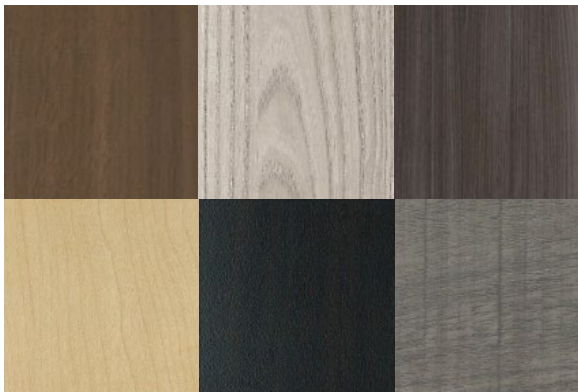

LENOX FULL HEADBOARD

LX-HB-F DIMENSIONS: 53W X 1.75D X 48H

- All panels are wood veneer over MDF cores
- Solid wood posts
- Adjustable feet glides for leveling

RECOMMENDED FINISHES

Options are Pinnacle
Walnut, Grey Elm, Skyline
Walnut, Kensington Maple,
Espresso, West Elm