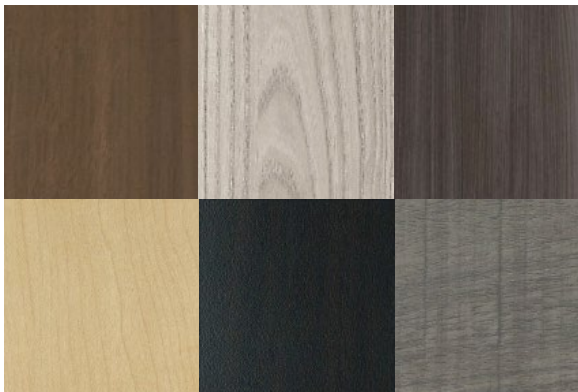

FRANKLIN MEDIA UNIT

MODEL: FR-MU-401824 DIMENSIONS: 40W X 18D X 24H

- High pressure laminate panels with PVC edge banding
- Adjustable feet glides for leveling

RECOMMENDED FINISHES

Laminate Options are
Pinnacle Walnut, Grey Elm,
Skyline Walnut, Kensington
Maple, Espresso, West Elm

Metal Options are
Matte Black, Charcoal
and Pewter