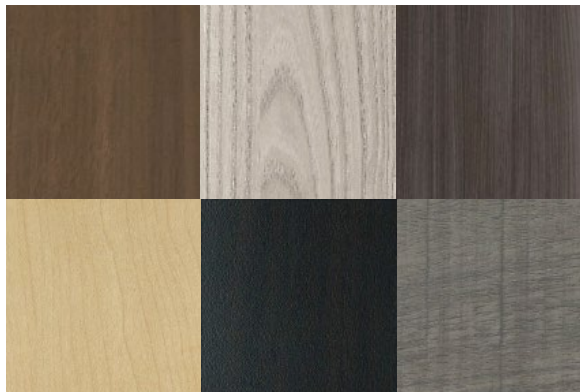

APEX MEDIA UNIT

MODEL: AX-MU-401824 DIMENSIONS: 40W X 18D X 24H

- High pressure laminate panel with PVC edge banding
- Metal bases are fully welded with miter joints and are constructed with 16-gauge steel
- Adjustable feet glides for leveling

RECOMMENDED FINISHES

Laminate Options are
Pinnacle Walnut, Grey Elm,
Skyline Walnut, Kensington
Maple, Espresso, West Elm

Metal Options are
Matte Black, Charcoal
and Pewter