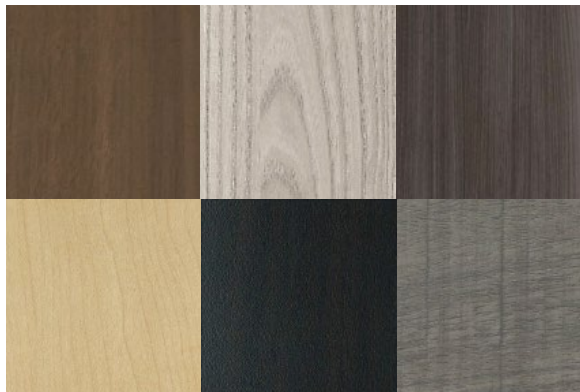

APEX COFFEE TABLE

MODEL: AX-CTF-402018 DIMENSIONS: 40W X 20D X 18H

- High pressure laminate panel with PVC edge banding
- Metal bases are fully welded with miter joints and are constructed with 16-gauge steel
- Adjustable feet glides for leveling

RECOMMENDED FINISHES

Laminate Options are
Pinnacle Walnut, Grey Elm,
Skyline Walnut, Kensington
Maple, Espresso, West Elm

Metal Options are
Matte Black, Charcoal
and Pewter